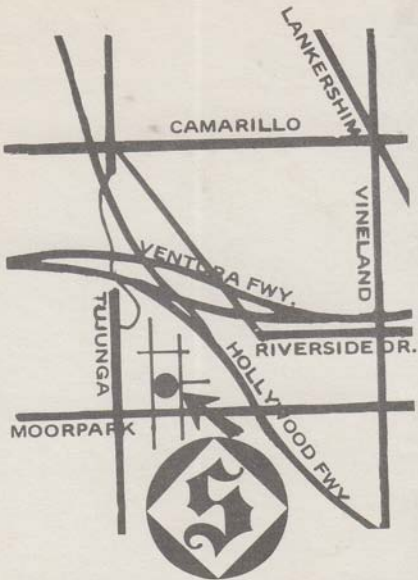

## SATURDAY

N. Hollywood, Noon — O  
Survivors Club  
11339 Moorpark

N. Hollywood, 8:30 — O  
Survivors Club  
11339 Moorpark

N. Hollywood, Midnight — O  
Survivors Club  
11339 Moorpark

Los Angeles, 8:00 — O-W-R  
Indian Lodge  
1173 S. Hoover

Venice, 8:00 —  
Venice Unitarian  
Methodist Church  
1020 Victoria Avenue