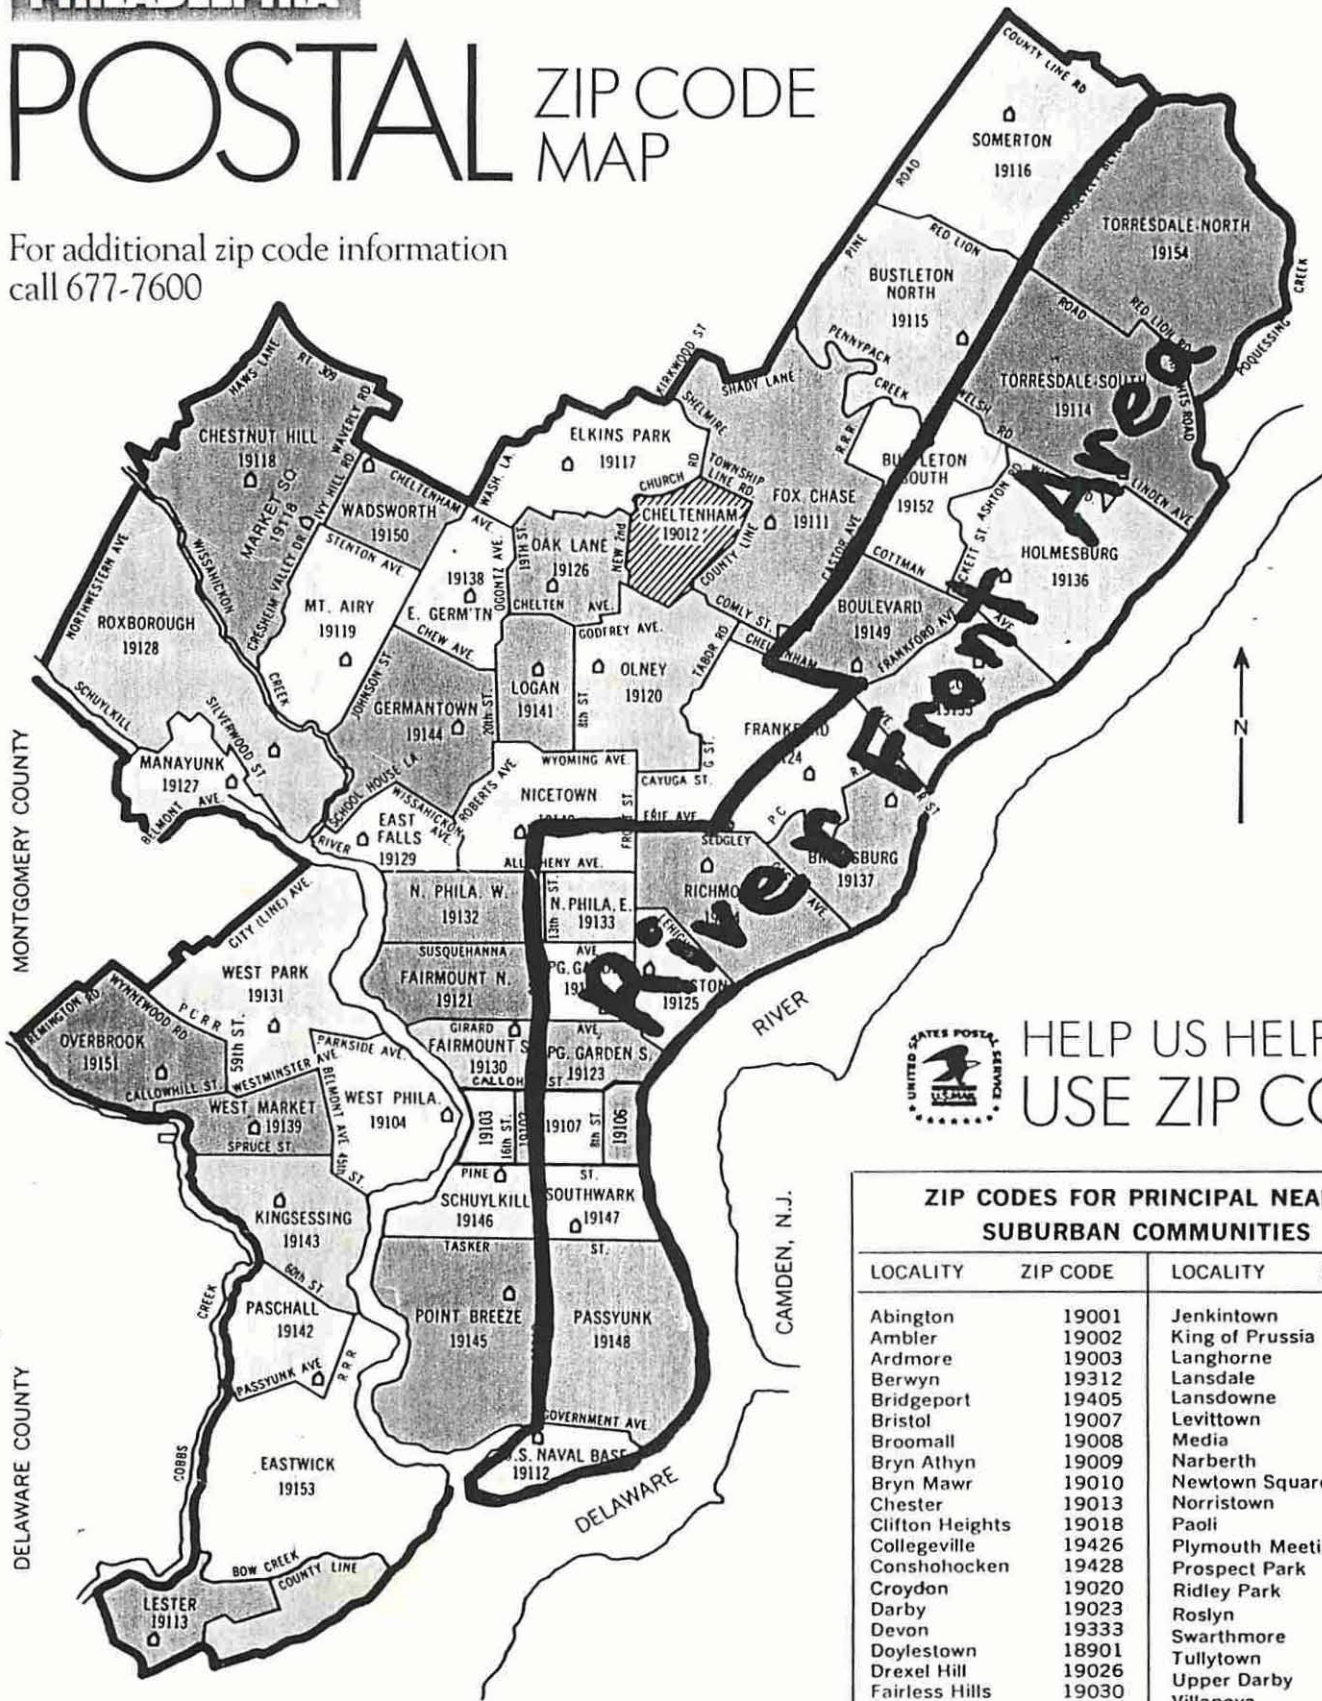

PHILADELPHIA

POSTAL ZIP CODE MAP

For additional zip code information call 677-7600

HELP US HELP YOU USE ZIP CODE

ZIP CODES FOR PRINCIPAL NEARBY SUBURBAN COMMUNITIES

LOCALITY	ZIP CODE	LOCALITY	ZIP CODE
Abington	19001	Jenkintown	19046
Ambler	19002	King of Prussia	19406
Ardmore	19003	Langhorne	19047
Berwyn	19312	Lansdale	19446
Bridgeport	19405	Lansdowne	19050
Bristol	19007	Levittown	19058
Broomall	19008	Media	19063
Bryn Athyn	19009	Narberth	19072
Bryn Mawr	19010	Newtown Square	19073
Chester	19013	Norristown	19401
Clifton Heights	19018	Paoli	19301
Collegeville	19426	Plymouth Meeting	19462
Conshohocken	19428	Prospect Park	19076
Croydon	19020	Ridley Park	19078
Darby	19023	Roslyn	19001
Devon	19333	Swarthmore	19081
Doylestown	18901	Tullytown	19007
Drexel Hill	19026	Upper Darby	19082
Fairless Hills	19030	Villanova	19085
Feasterville-Treose	19047	Warminster	18974
Glenolden	19036	Wayne	19087
Glenside	19038	Willow Grove	19090
Hatboro	19040	Yeadon	19050
Haverford	19041		
Horsham	19044		

STATIONS AND BRANCHES OF THE PHILADELPHIA POST OFFICE
 See "Government U. S." heading in this book for street location and telephone number.
 Mail To This Area Served From Cheltenham, Pa. P.O.